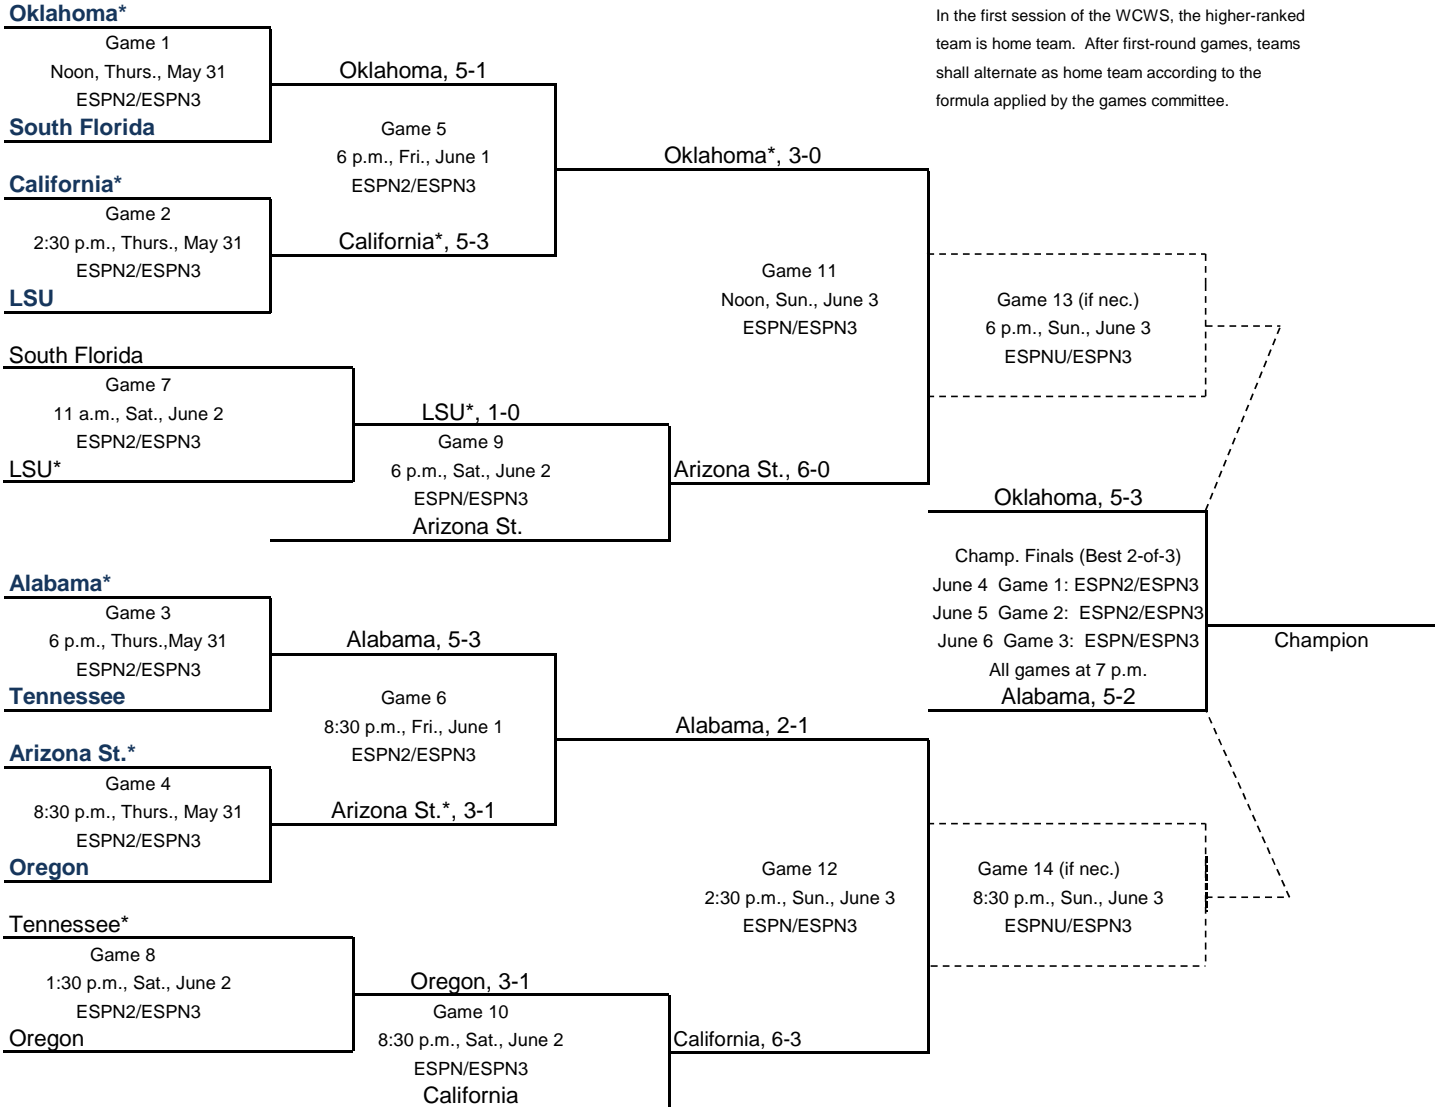

2012 NCAA Women's College World Series

In the first session of the WCWS, the higher-ranked team is home team. After first-round games, teams shall alternate as home team according to the formula applied by the games committee.

ALL TIMES LISTED ARE LOCAL (CENTRAL TIME)

* Denotes home team

All games played at ASA Hall of Fame Stadium in Oklahoma City, Oklahoma.

Bracket Notes:

1. If the winner of Game 9 defeats the winner of Game 5, then Game 13 is necessary.
2. If the winner of Game 10 defeats the winner of Game 6, then Game 14 is necessary.
3. If only one if necessary game is needed, it will be played at 6 p.m. on Sunday.