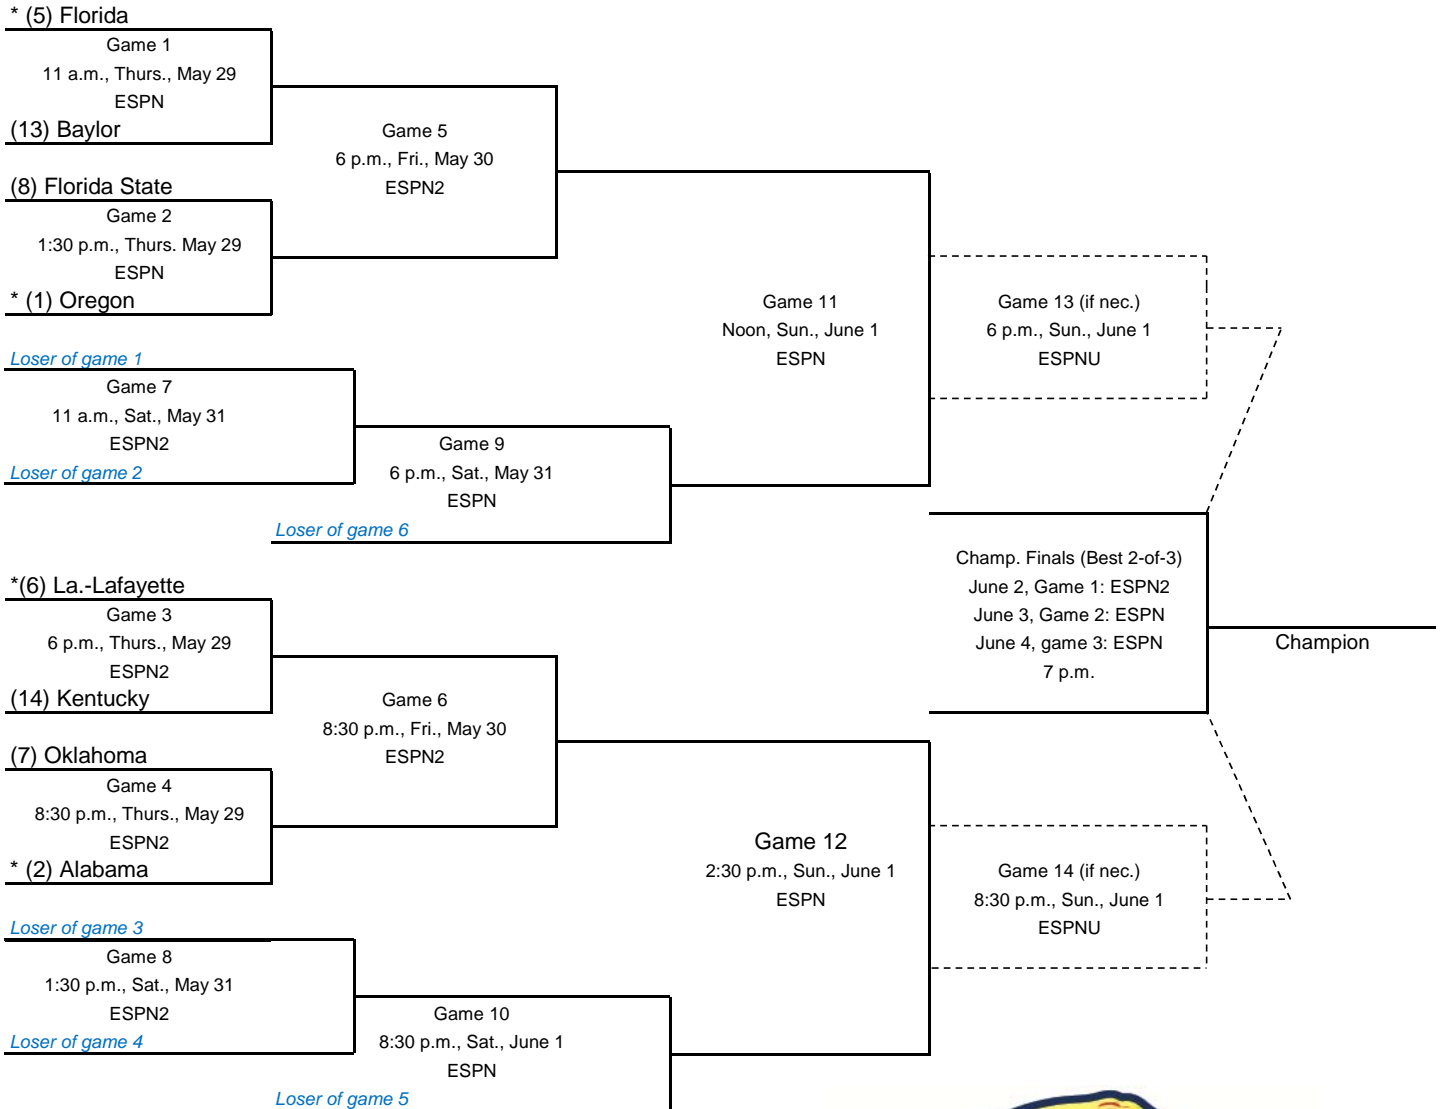

2014 NCAA Women's College World Series

***Home**

ALL TIMES LISTED ARE LOCAL (CENTRAL TIME)

*Denotes home team

All broadcasts also available on WatchESPN

All game played at ASA Hall of Fame Stadium in Oklahoma City, Oklahoma.

Bracket Notes:

1. If the winner of Game 9 defeats the winner of Game 5, the Game 13 is necessary.
2. If the winner of Game 10 defeats the winner of Game 6, then Game 14 is necessary.
3. **If only 1 if necessary game is needed, it will be played at 6 p.m. on Sunday.**