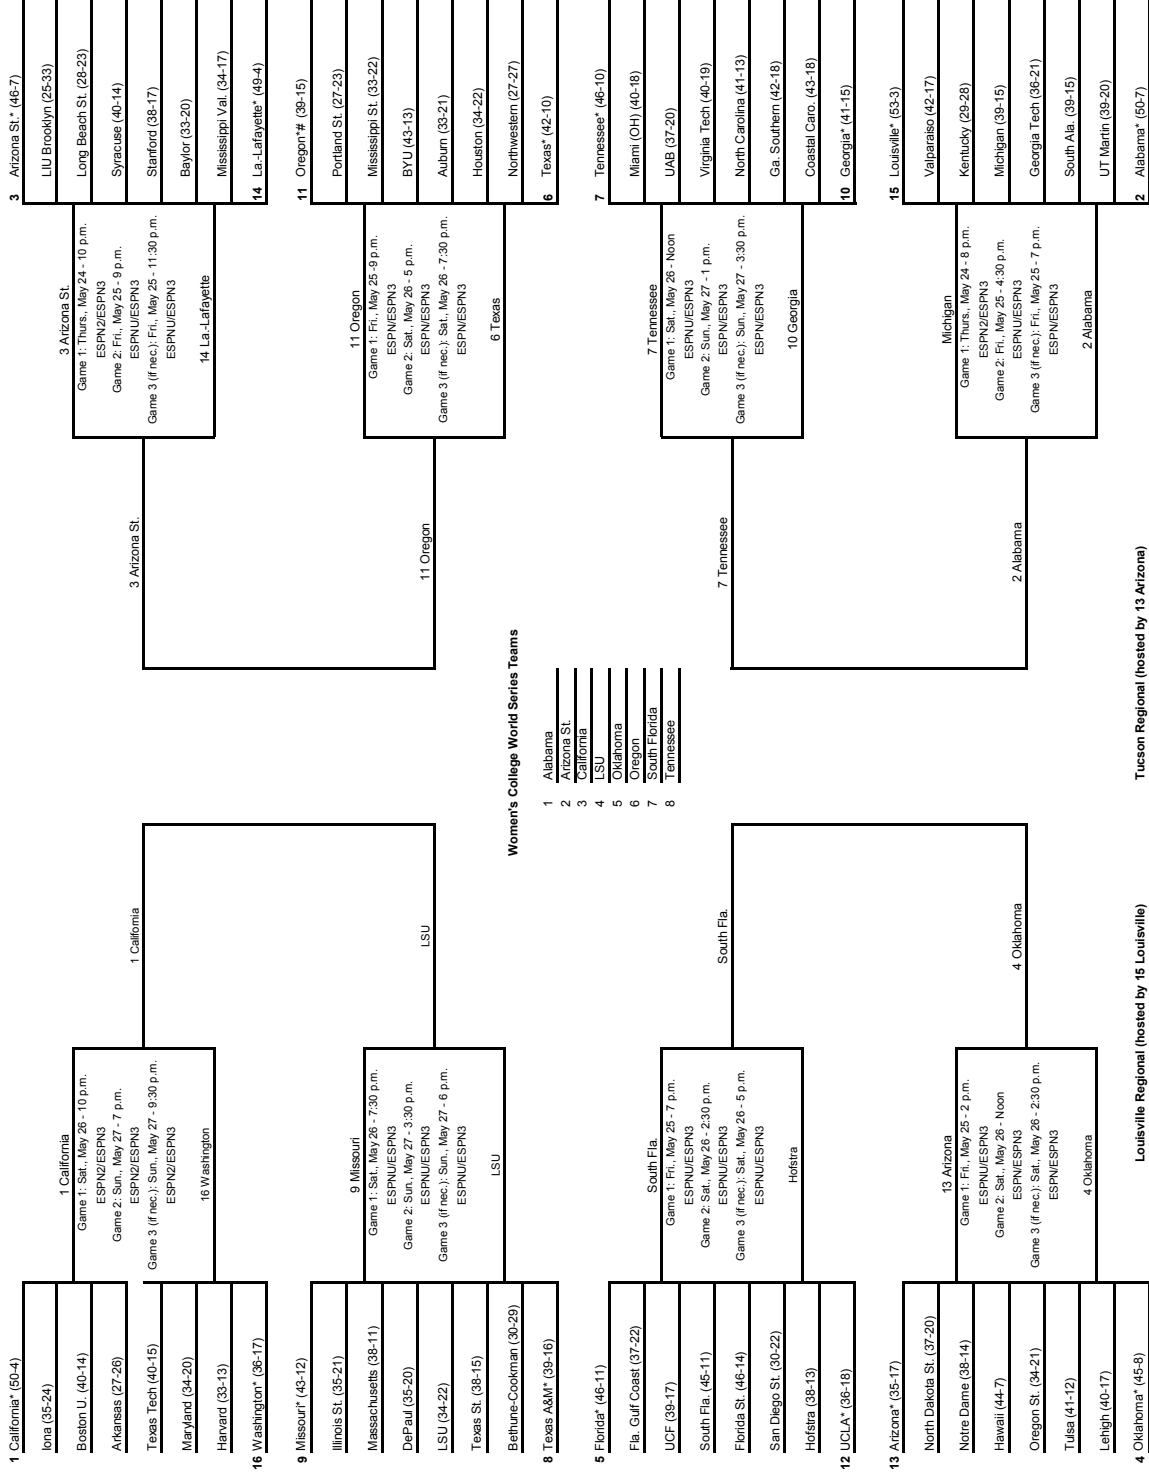

2012 NCAA Division I
SOFTBALL CHAMPIONSHIP

2012 NCAA WOMEN'S COLLEGE WORLD SERIES

CHAMPIONSHIP BRACKET

REGIONALS
May 18-20

SUPER REGIONALS
May 24-27

SUPER REGIONALS
May 24-27

REGIONALS
May 18-20

Women's College World Series Teams

1. Alabama
2. Arizona St.
3. California
4. LSU
5. Oklahoma
6. Oregon
7. South Florida
8. Tennessee

Tucson Regional (hosted by 13 Arizona)
Friday, May 18
Saturday, May 19
Sunday, May 20
Game 1 - 5:30 p.m. (ESPN/ESPN3)
Game 2 - 8 p.m. (ESPN/ESPN3)
Game 3 - 3 p.m. (ESPN/ESPN3)
Game 4 - 8:30 p.m. (ESPN/ESPN3)
Game 5 - 11 p.m. (ESPN/ESPN3)
Game 6 - 5:30 p.m. (ESPN/ESPN3)
Game 7 (if nec.) - 8 p.m. (ESPN/ESPN3)

Louisville Regional (hosted by 15 Louisville)
Friday, May 18
Saturday, May 19
Sunday, May 20
Game 1 - 4:30 p.m. (ESPN2/ESPN3)
Game 2 - 7 p.m. (ESPN2/ESPN3)
Game 3 - 3 p.m. (ESPN/ESPN3)
Game 4 - 5:30 p.m. (ESPN/ESPN3)
Game 5 - 8 p.m. (ESPN/ESPN3)
Game 6 - 1 p.m. (ESPN2/ESPN3)
Game 7 (if nec.) - 3:30 p.m. (ESPN2/ESPN3)